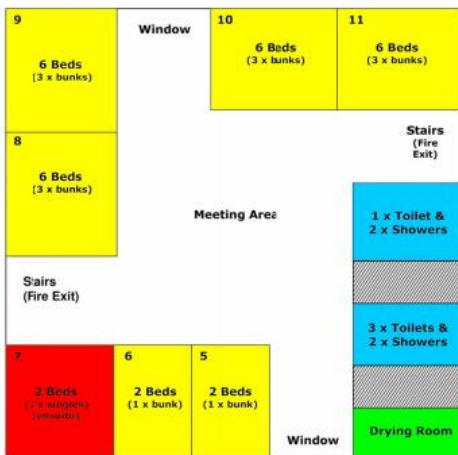

Ben's House floor plan

Orchard Wing

Woodland Wing

Garden Wing

DRY	Drying Room
LIN	Linen Cupboard
WE	Wet entrance
DE	Dry entrance
BRIEF	Covered briefing area
(A)	Accommodation Zones
-----	Accommodation Zone boundary
*	Flashing fire alarms for the deaf

Heald House floor plan

Ground Floor

Middle Floor

Top Floor

Your local
community
charity

www.ymca-fg.org

Welcoming

Active