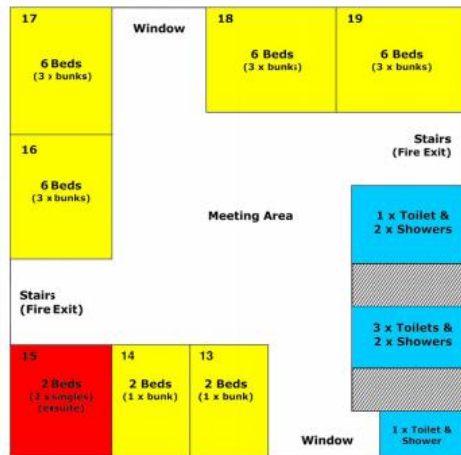

Ben's House floor plan

Orchard Wing

Woodland Wing

Garden Wing

DRY	Drying Room
LIN	Linen Cupboard
WE	Wet entrance
DE	Dry entrance
BRIEF	Covered briefing area
(A)	Accommodation Zones
-----	Accommodation Zone boundary
*	Flashing fire alarms for the deaf

Heald House floor plan

Ground Floor

Middle Floor

Top Floor

Your local
community
charity

www.ymca-fg.org

Welcoming

Active