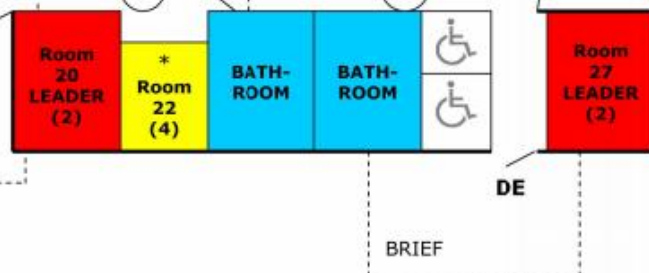

Ben's House floor plan

Orchard Wing

Woodland Wing

Garden Wing

DRY	Drying Room
LIN	Linen Cupboard
WE	Wet entrance
DE	Dry entrance
BRIEF	Covered briefing area
(A)	Accommodation Zones
-----	Accommodation Zone boundary
*	Flashing fire alarms for the deaf

Heald House floor plan

Ground Floor

Middle Floor

Top Floor

Your local
community
charity

www.ymca-fg.org

Welcoming

Active