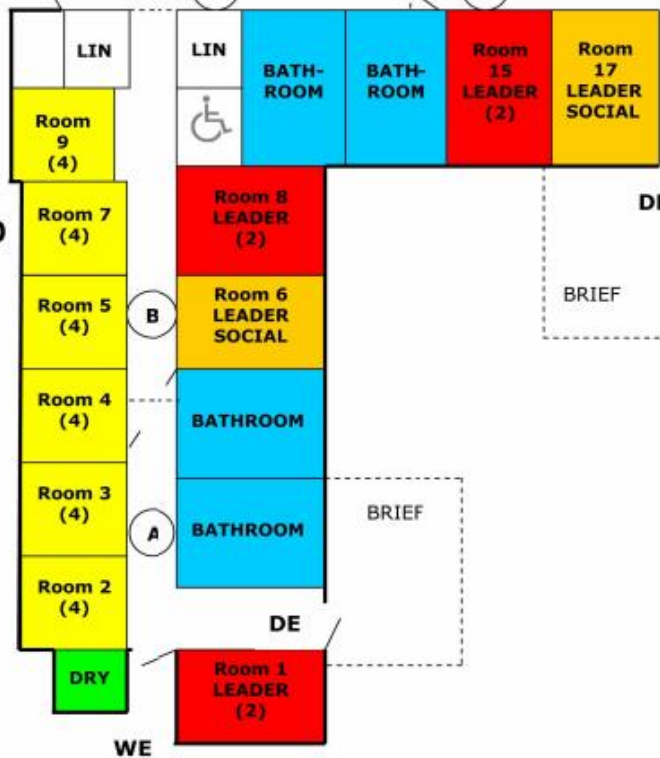

Ben's House floor plan

Orchard Wing

Woodland Wing

Garden Wing

DRY	Drying Room
LIN	Linen Cupboard
WE	Wet entrance
DE	Dry entrance
BRIEF	Covered briefing area
(A)	Accommodation Zones
-----	Accommodation Zone boundary
*	Flashing fire alarms for the deaf

Heald House floor plan

Ground Floor

Middle Floor

Top Floor

Your local
community
charity

www.ymca-fg.org

Welcoming

Active