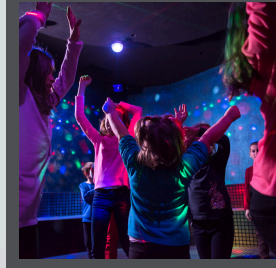

Indoor Games

Movies*

Outdoor Games

Disco*

The Isle of Wight has so much to offer from educational trips, to fun beach days. Here are some top activities in Shanklin and the wider Island.

Small Hope Beach

Shanklin Chine